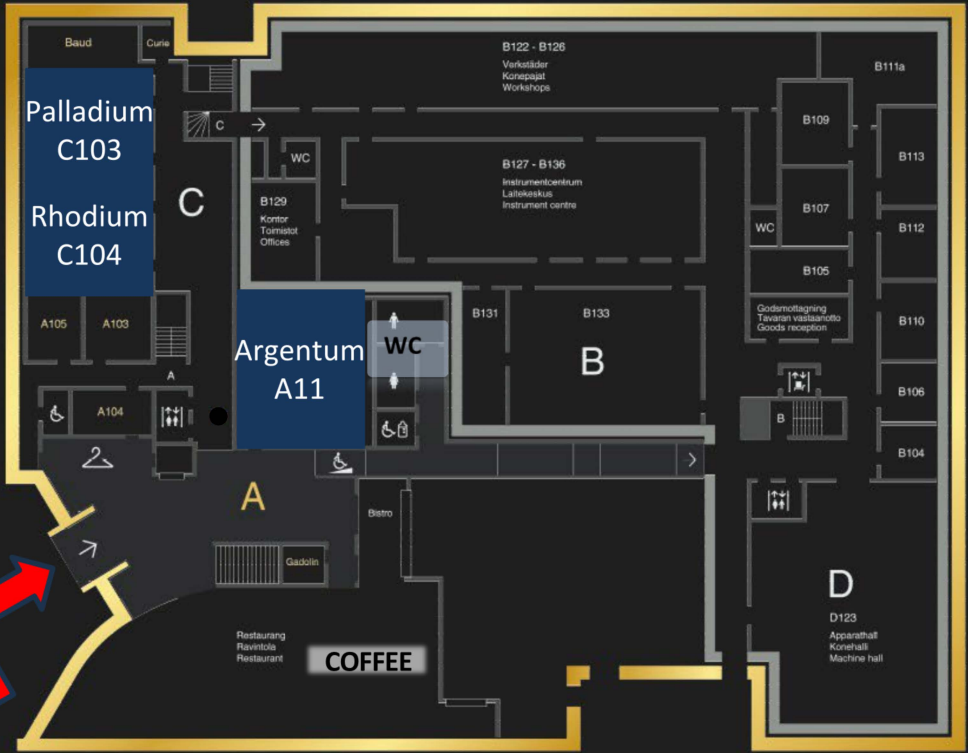

AURUM

Henrikinkatu street

Entrance
and
registration

1st FLOOR

- Lobby
 - Laboratories
 - Offices
- | | |
|------|---------------------------|
| A11 | Argentinum |
| C102 | Baud |
| C101 | Curie |
| A108 | Gadolín |
| C103 | Palladium |
| C104 | Rhodium |
| A104 | E-tent |
| A103 | Student organisations UTU |
| A105 | Student organisations ÅAU |